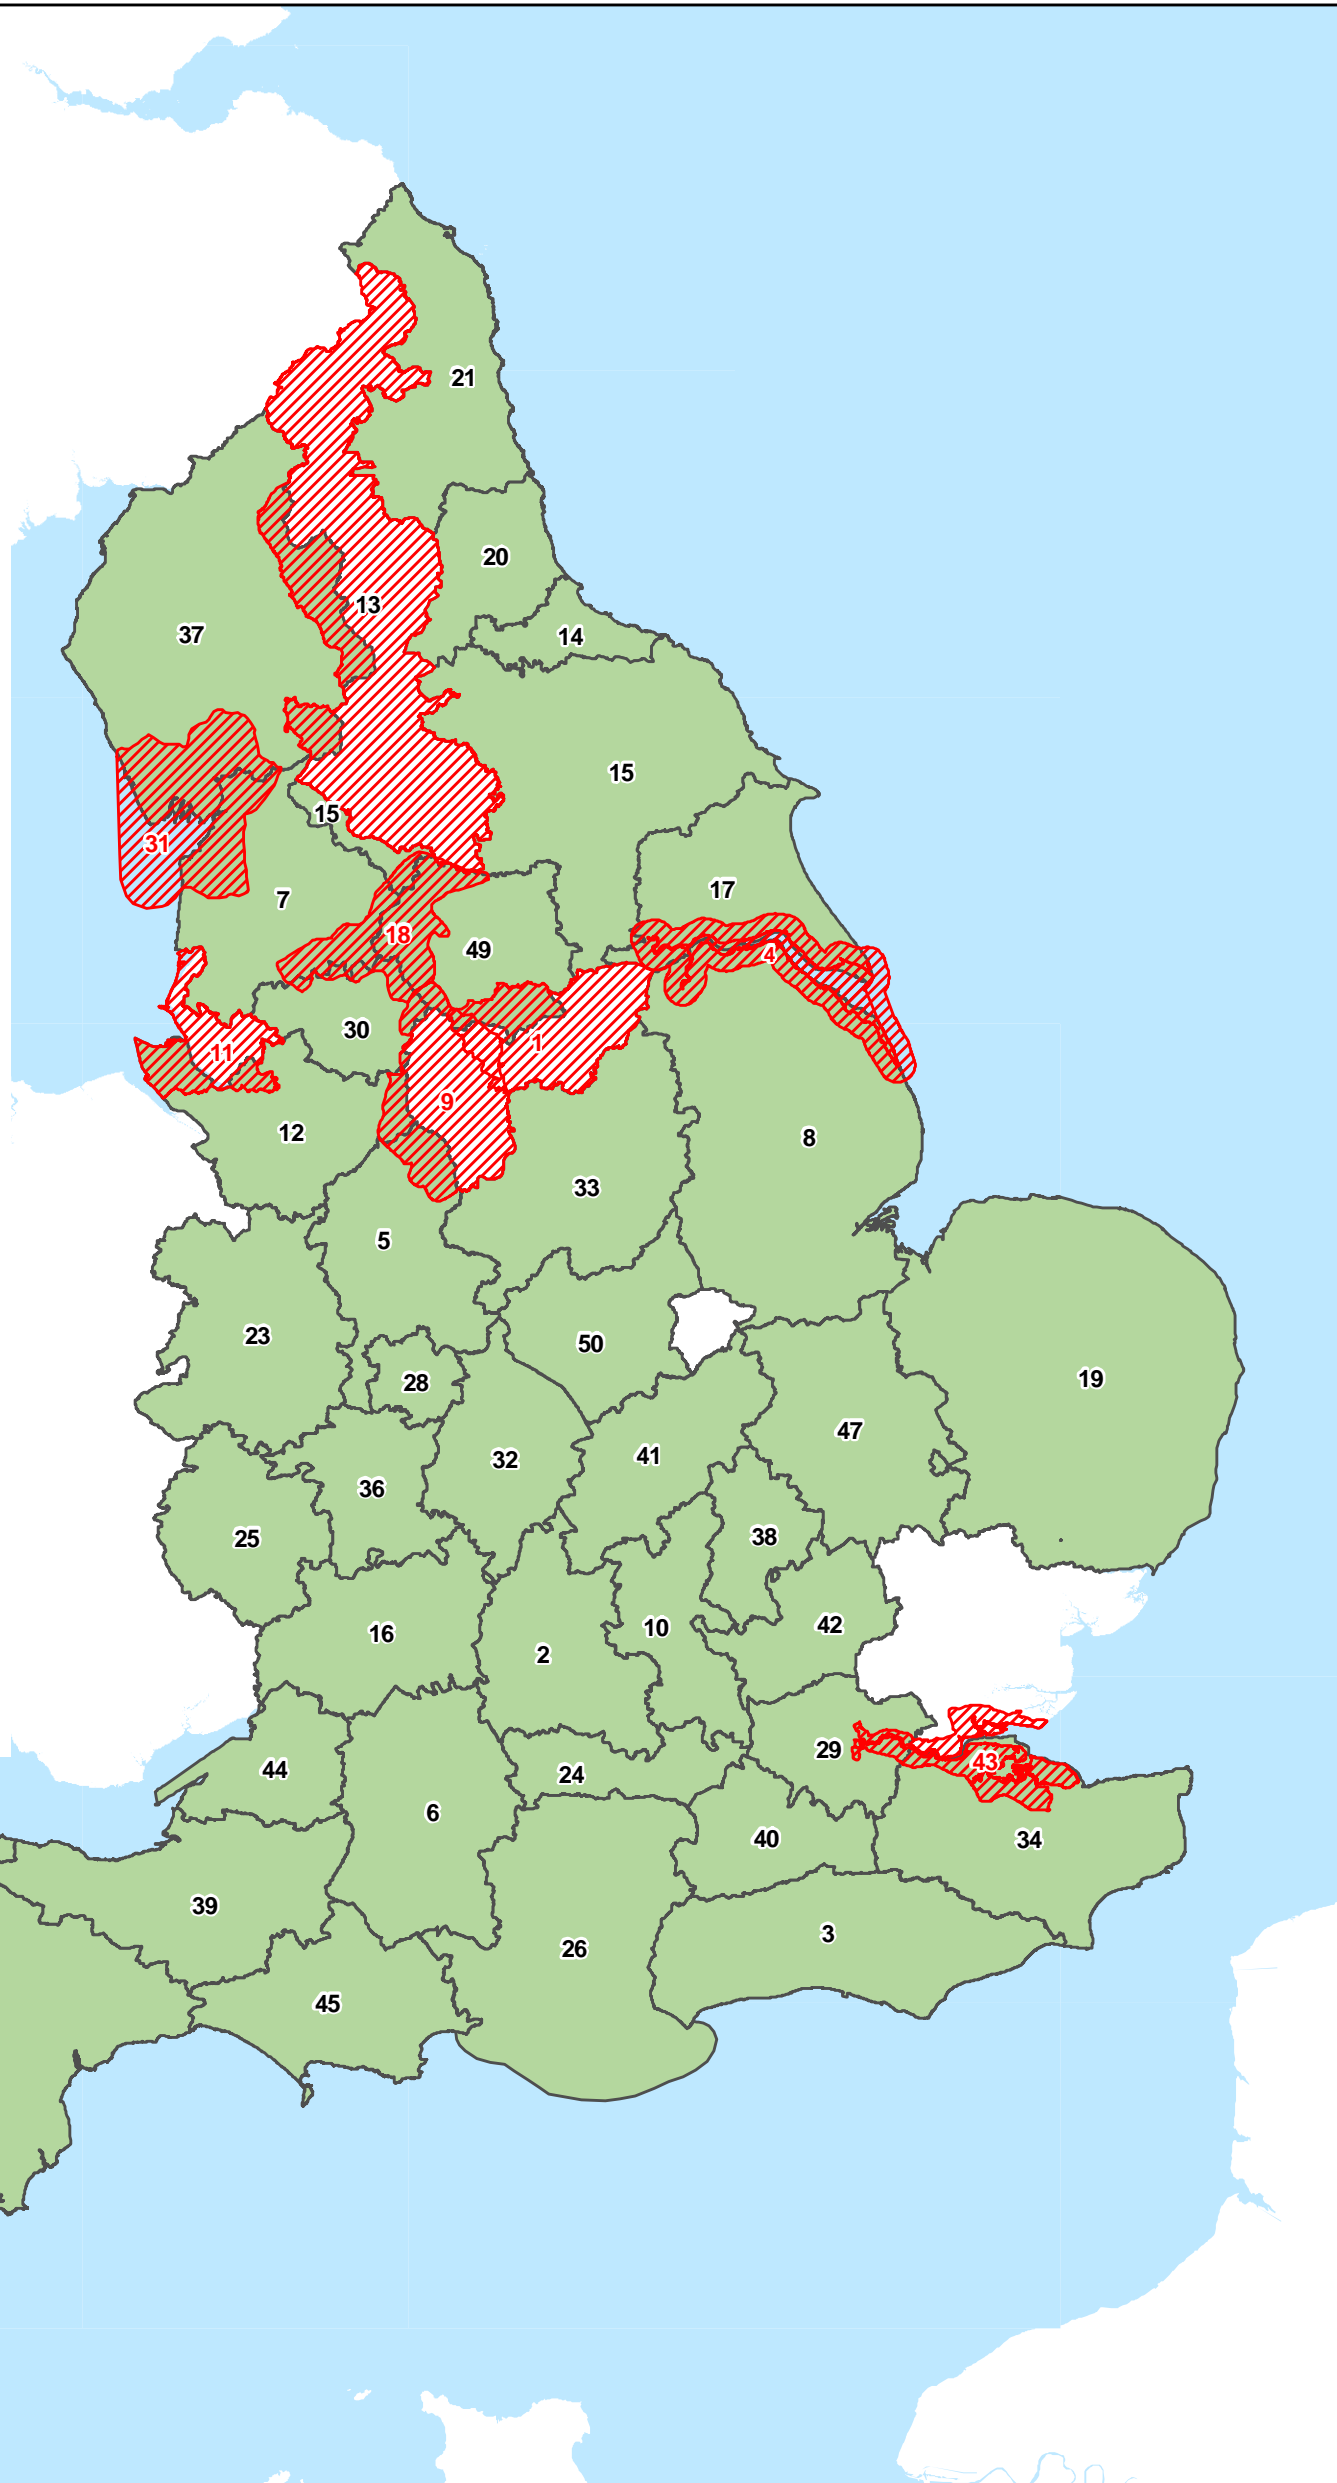

- | LNPS No. | LNP Name                               |
|----------|--|
| LNPS-01  | South Yorkshire                        |
| LNPS-02  | Oxfordshire                            |
| LNPS-03  | Sussex (E & W Brighton & Hove)         |
| LNPS-04  | Humber Nature Partnership              |
| LNPS-05  | Staffordshire                          |
| LNPS-06  | Wiltshire & Swindon (Link2Nature)      |
| LNPS-07  | Lancashire Environment Forum           |
| LNPS-08  | Greater Lincolnshire                   |
| LNPS-09  | Peak District                          |
| LNPS-10  | Buckinghamshire & Milton Keynes        |
| LNPS-11  | Liverpool City Region                  |
| LNPS-12  | Cheshire Region                        |
| LNPS-13  | Northern Upland Chain                  |
| LNPS-14  | Tees Valley                            |
| LNPS-15  | North Yorkshire & York                 |
| LNPS-16  | Gloucestershire                        |
| LNPS-17  | Hull and East Riding                   |
| LNPS-18  | South Pennines                         |
| LNPS-19  | Wild Anglia                            |
| LNPS-20  | Durham - Three Rivers                  |
| LNPS-21  | Northumberland Lowlands & Coast        |
| LNPS-23  | Shropshire, Telford & Wrekin           |
| LNPS-24  | Berkshire                              |
| LNPS-25  | Herefordshire                          |
| LNPS-26  | Hampshire & Isle of Wight              |
| LNPS-27  | Devon                                  |
| LNPS-28  | Birmingham & Black Country             |
| LNPS-29  | London                                 |
| LNPS-30  | Greater Manchester                     |
| LNPS-31  | Morecambe Bay                          |
| LNPS-32  | Warwickshire                           |
| LNPS-33  | Lowland Derbyshire and Nottinghamshire |
| LNPS-34  | Kent                                   |
| LNPS-36  | Worcestershire                         |
| LNPS-37  | Cumbria                                |
| LNPS-38  | Bedfordshire                           |
| LNPS-39  | Somerset                               |
| LNPS-40  | Surrey                                 |
| LNPS-41  | Northamptonshire                       |
| LNPS-42  | Hertfordshire                          |
| LNPS-43  | Thames Gateway                         |
| LNPS-44  | West of England                        |
| LNPS-45  | Dorset                                 |
| LNPS-46  | Plymouth                               |
| LNPS-47  | Greater Cambridgeshire                 |
| LNPS-48  | Cornwall & Isles of Scilly E P         |
| LNPS-49  | Yorkshire West                         |
| LNPS-50  | Leicestershire                         |